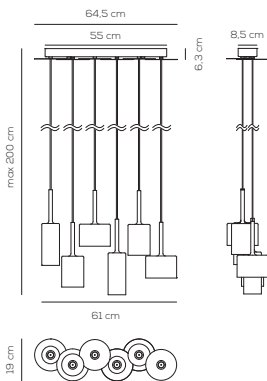

Typology: suspension lamp

**Ratings**

- G4
- Diffused light
- Surface installation over holes
- Switch mode: on-off
- Metal body, chrome
- Clear or coloured diffuser

**SP SPILL 6**

kg 4.5 m<sup>3</sup> 0.13

Product code composition

SPILLRAY / DRIVER NOT DIMMABLE INCLUDED

Type	Article	Colours	Finish	Source
SP	SPILL 6	CS crystal	CR chrome	G4L G4 6xMax.15W 12Vdc LED included
		RS red		
		GR grey		
		BR metallic bronze		

CUSTOMER \_\_\_\_\_ NOTES \_\_\_\_\_

SPSPILL6 \_\_ CR\_\_

Luminous flux (lm) and efficacy (lm/W) for all built-in LED luminaires is estimated based on nominal ratings of the LED sources. Technical data could be subject to alteration without notice. Axo Light does not provide legal guarantee for the accuracy of this data sheet.